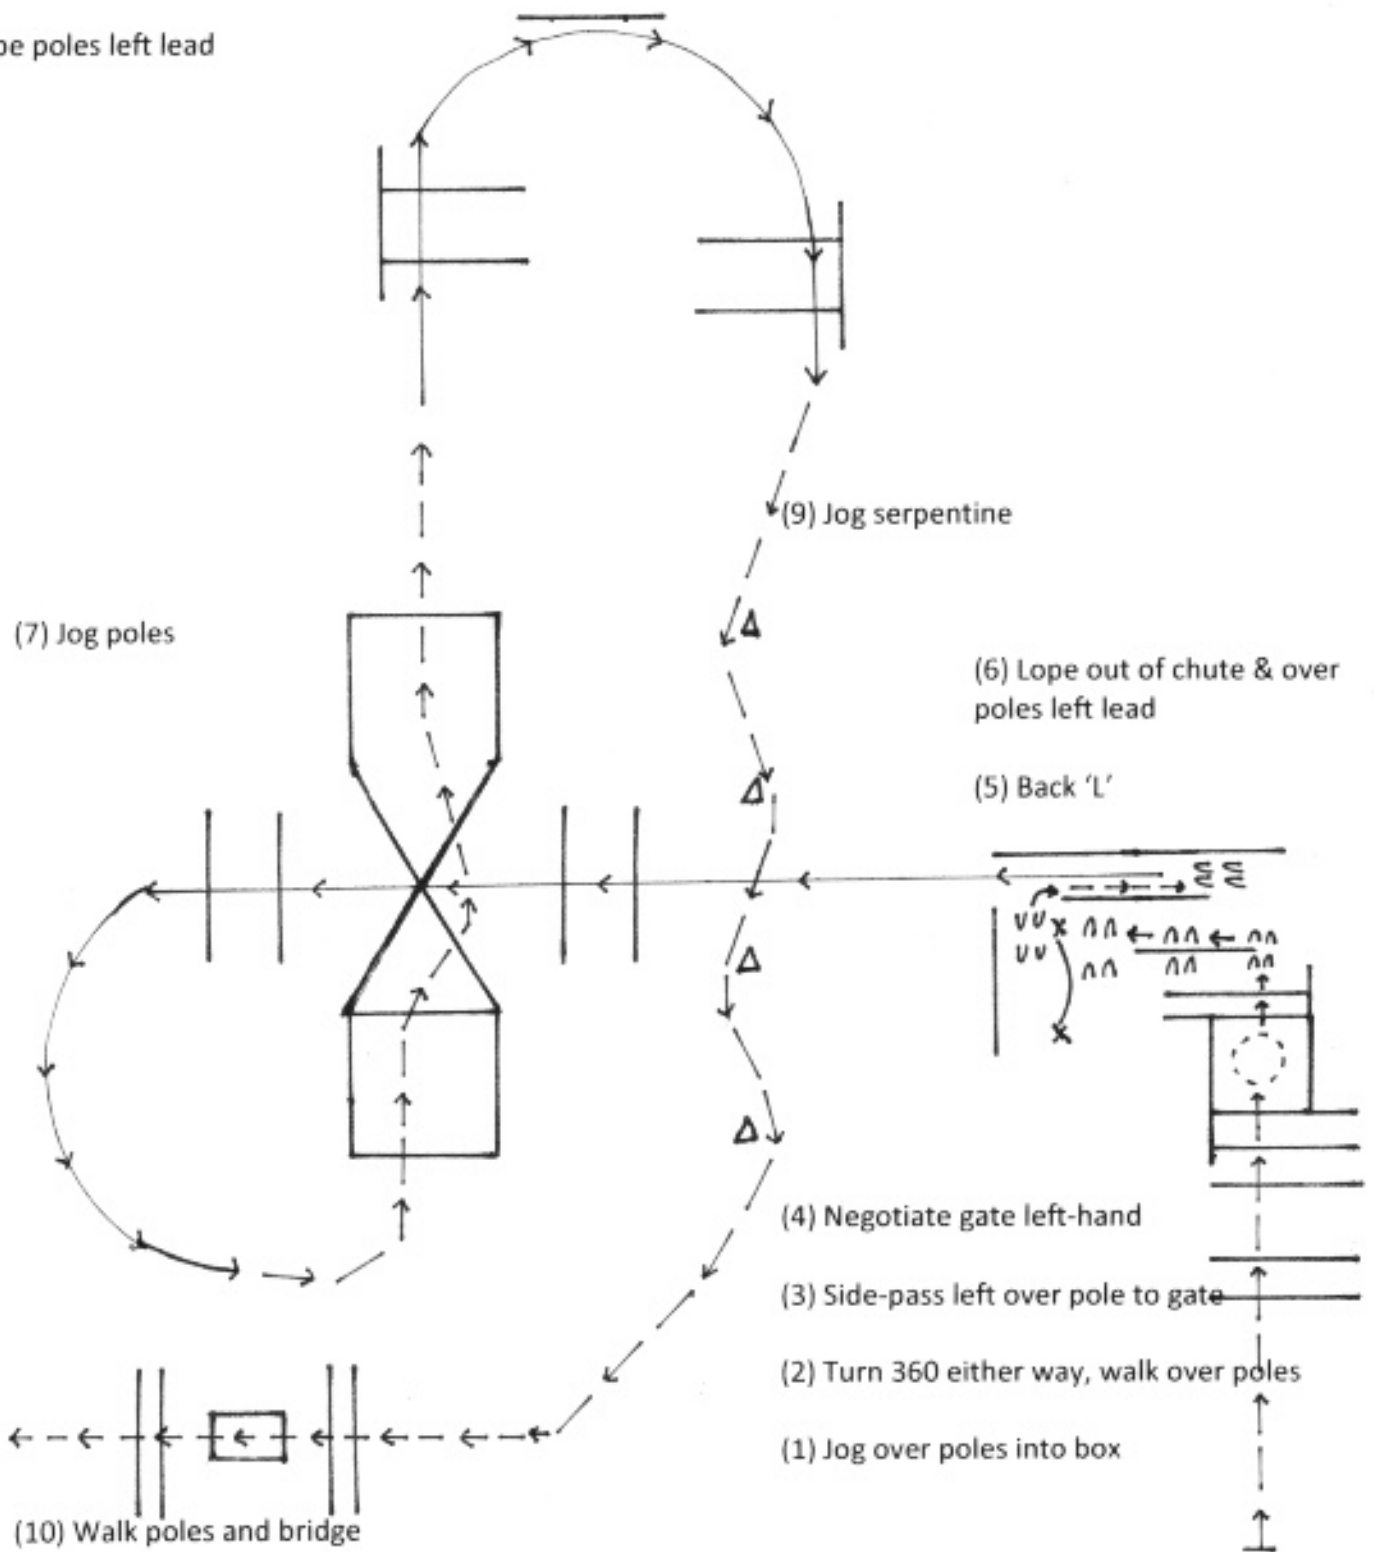

(8) Lope poles left lead

2020 Region 2 PRESHOW TRAIL

Class 167 A/HA/AA Walk/Jog Western Trail

Class 168 A/HA/AA Western or English In Hand Trail

(6) Jog poles

Measurements (Western)

Measurements English

Poles will NOT Touch when set for English →

- Δ
- 14'
- Δ
- 14'
- 22' 6" (approx)
- 14'
- Δ