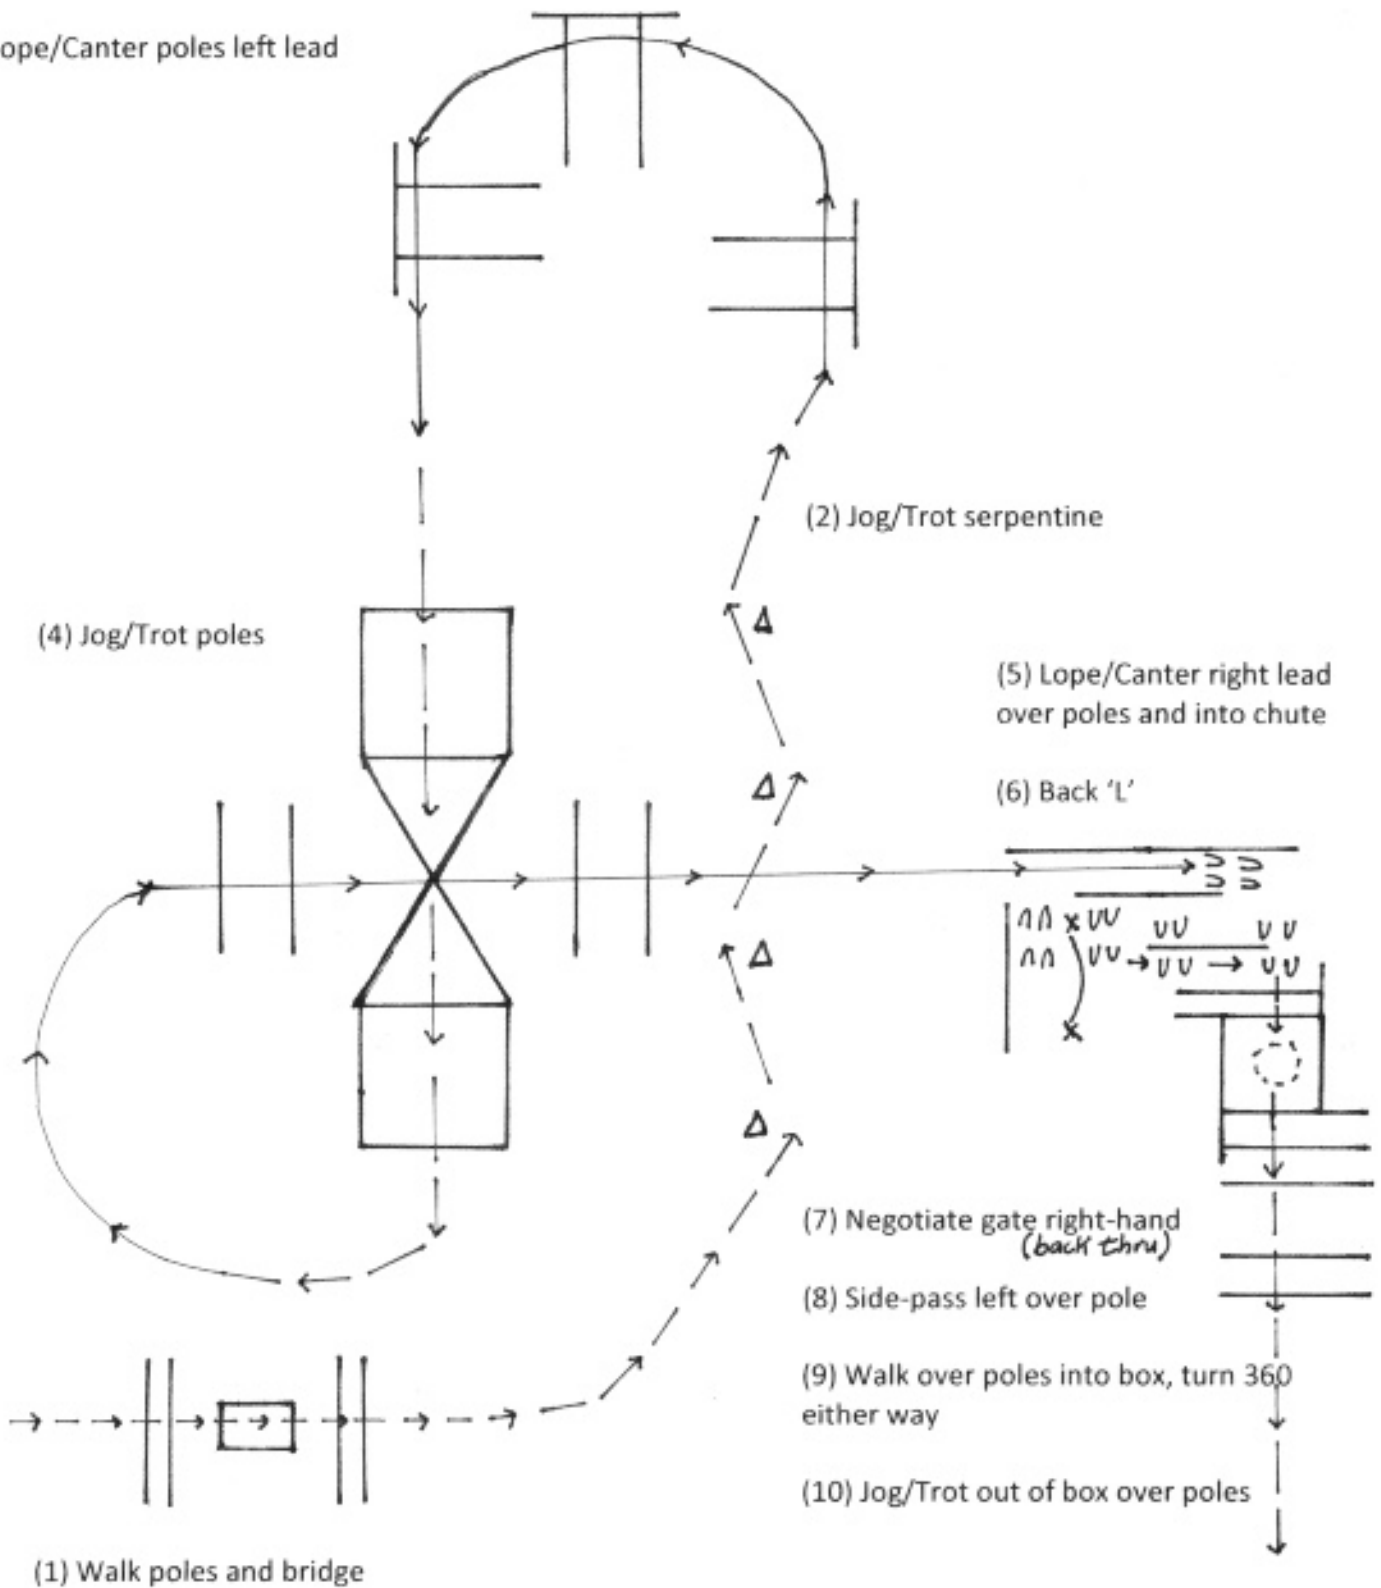

2020 Region 2 PRESHOW TRAIL

Class 153 Arabian English Trail - Open
Class 154 HA/AA English Trail - Open

Class 159 Arabian Western Trail - ATR
Class 164 HA/AA Western Trail - ATR

(3) Lope/Canter poles left lead

(1) Walk poles and bridge