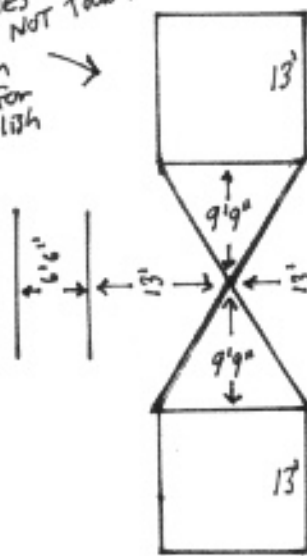

(8) Lope poles left lead

2020 Region 2 PRESHOW TRAIL

Class 167 A/HA/AA Walk/Jog Western Trail

Class 168 A/HA/AA Western or English In Hand Trail

(6) Jog poles

Measurements (Western)

Measurements English

Poles will NOT Touch when set for English →

- Δ
- 14'
- Δ
- 14'
- 22' 6" (approx)
- 14'
- Δ