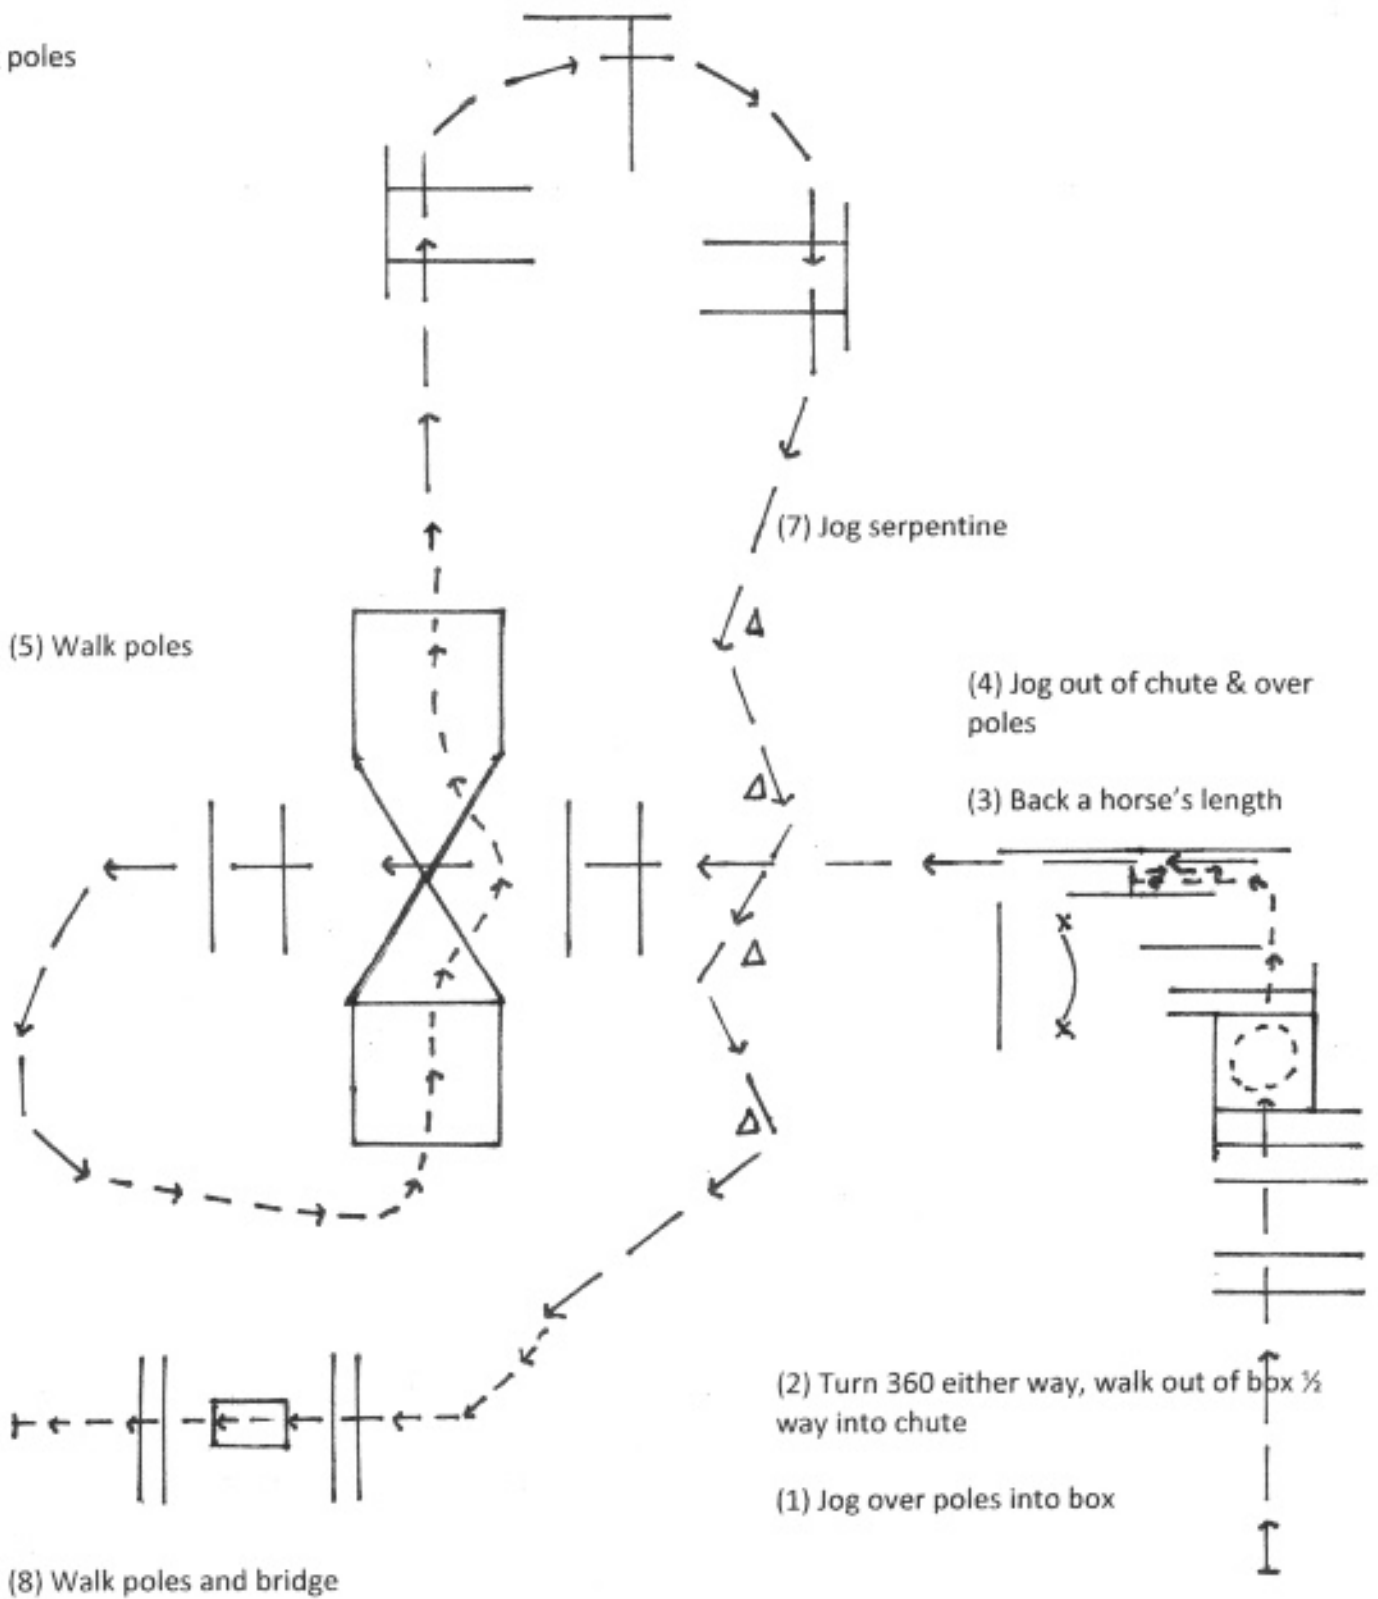

(8) Lope poles left lead

2020 Region 2 PRESHOW TRAIL

Class 167 A/HA/AA Walk/Jog Western Trail

Class 168 A/HA/AA Western or English In Hand Trail

(6) Jog poles

Measurements (Western)

Measurements English

Poles will NOT Touch when set for English →

- Δ
- 14'
- Δ
- 14'
- 22' 6" (approx)
- 14'
- Δ