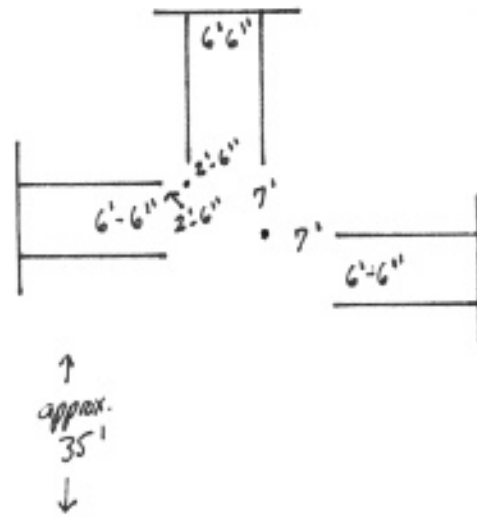

(8) Lope poles left lead

2020 Region 2 PRESHOW TRAIL

Class 167 A/HA/AA Walk/Jog Western Trail

Class 168 A/HA/AA Western or English In Hand Trail

(6) Jog poles

Measurements (Western)

Measurements English

Poles will NOT Touch when set for English →

- Δ
- 14'
- Δ
- 14'
- 22' 6" (approx)
- 14'
- Δ