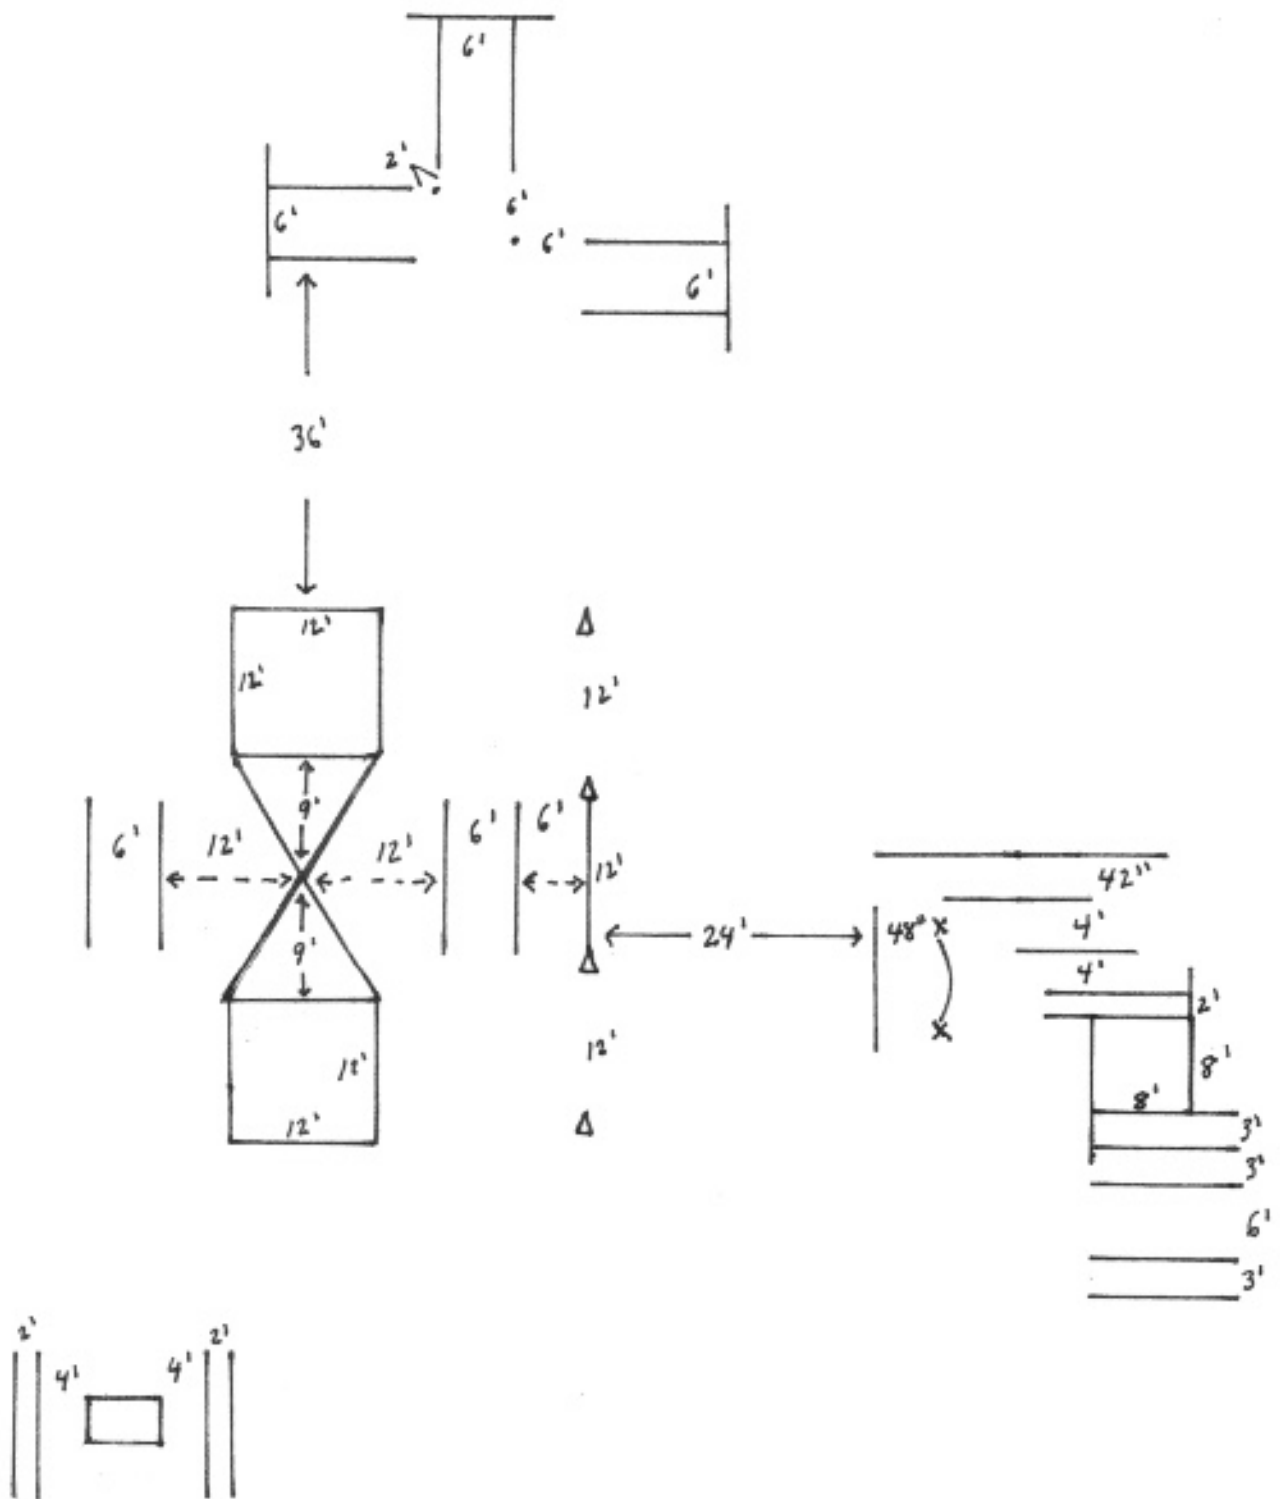

(8) Lope poles left lead

2020 Region 2 PRESHOW TRAIL

Class 167 A/HA/AA Walk/Jog Western Trail

Class 168 A/HA/AA Western or English In Hand Trail

(6) Jog poles

Measurements (Western)

Measurements English

Poles will NOT Touch when set for English →

- Δ
- 14'
- Δ
- 14'
- 22' 6" (approx)
- 14'
- Δ