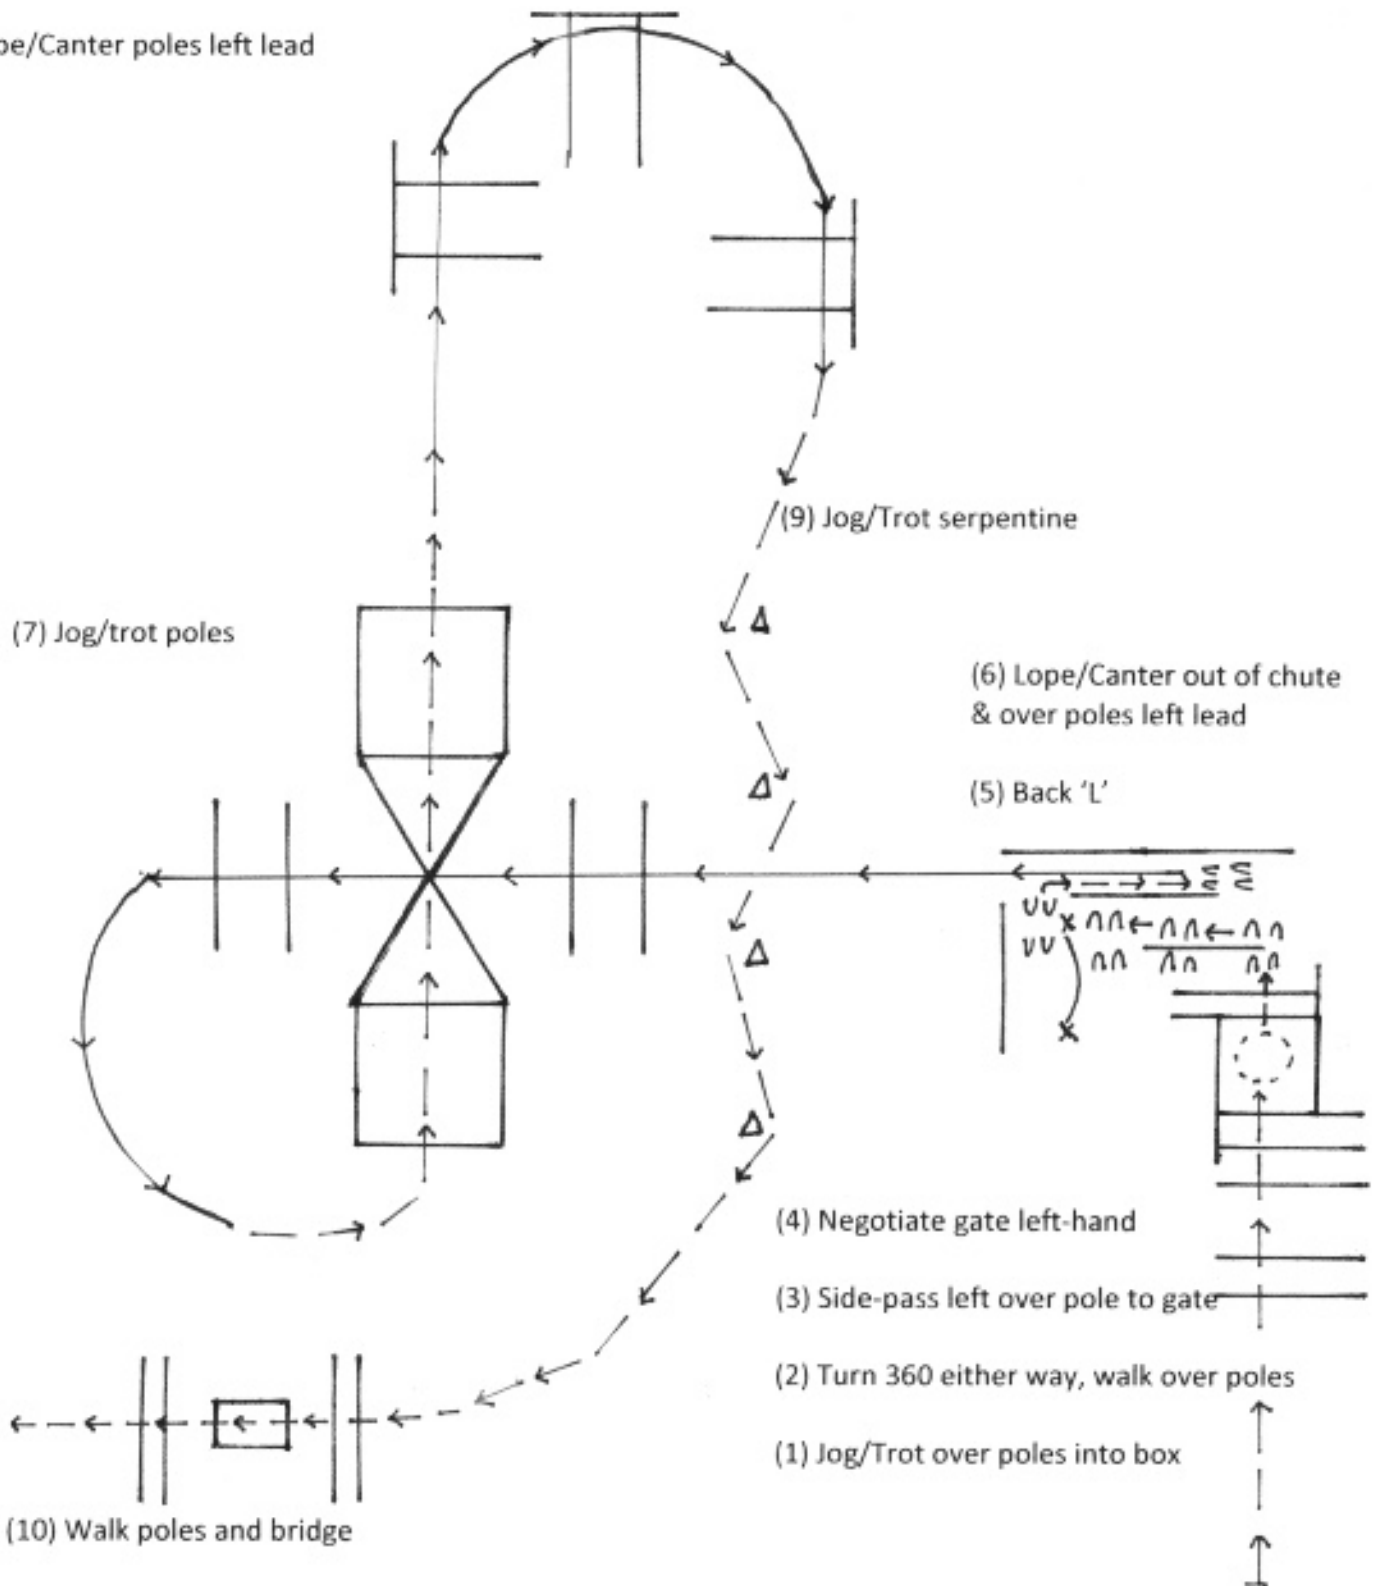

2020 Region 2 PRESHOW TRAIL

Class 155 Arabian English Trail -ATR

Class 156 HA/AA English Trail – ATR

Class 161 Arabian Western Trail – AOTR

Class 157 Arabian Western Trail – Open

Class 162 HA/AA Western Trail – Open

Class 166 HA/AA western Trail - AAOTR

(8) Lope/Canter poles left lead