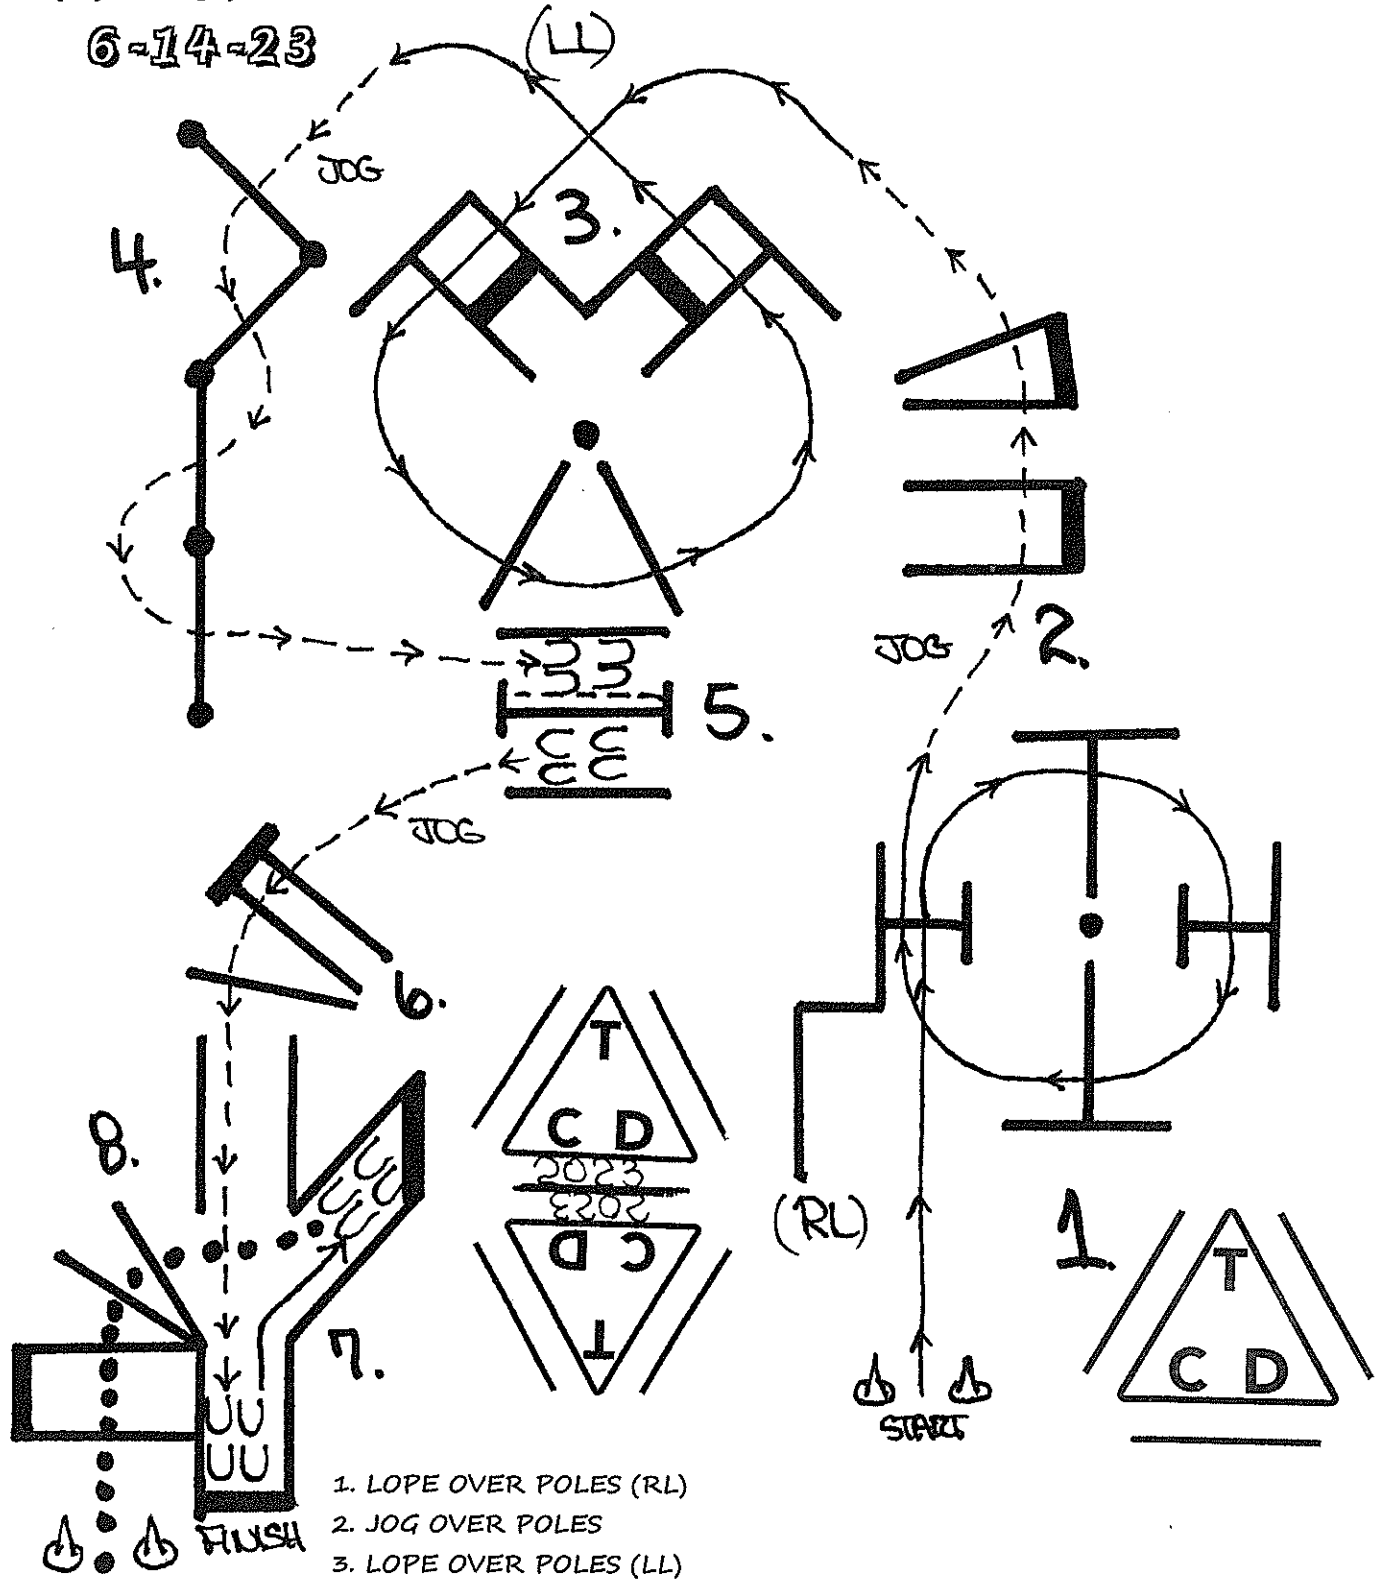

## PRE-SHOW

6-14-23

101-ARAB WESTERN JR HORSE  
102-HA/AA WESTERN JR HORSE

1. LOPE OVER POLES (RL)
2. JOG OVER POLES
3. LOPE OVER POLES (LL)
4. JOG THRU SERPENTINE & OVER POLES TO GATE
5. GATE:(RH) RIDE THRU OVER POLE CLOSE
6. JOG OVER POLES & INTO CHUTE
7. BACK THRU POLES
8. WALK OUT OF CHUTE OVER POLES TO CONES & STOP