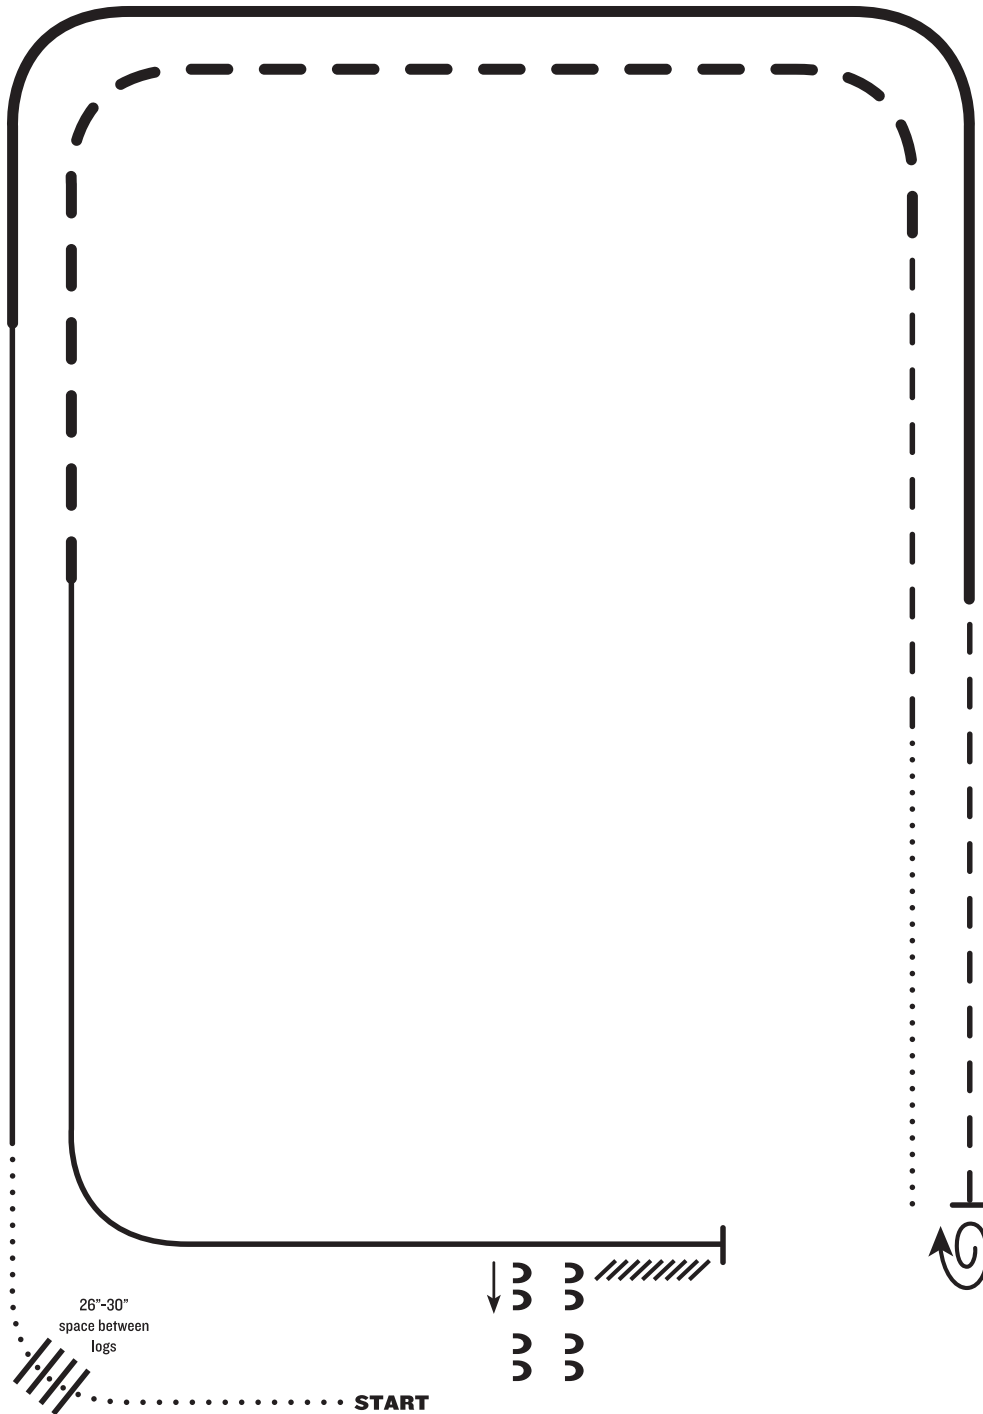

RANCH RIDING - PATTERN 6

LEGEND

.....	Walk
....	Extended Walk
- - -	Trot
- - -	Extended Trot
— — —	Lope
— — —	Extended Lope
////	Back
\\	Lead Change

1. Walk
2. Walk over logs
3. Lope right lead
4. Extended lope right lead
5. Trot
6. Stop, 1/2 turn right
7. Walk
8. Trot
9. Extended trot
10. Lope left lead
11. Stop and back
12. Side pass right

Note: The drawn description of this pattern is only intended for the general depiction of the pattern. Exhibitors should utilize the arena space to best exhibit their horses.