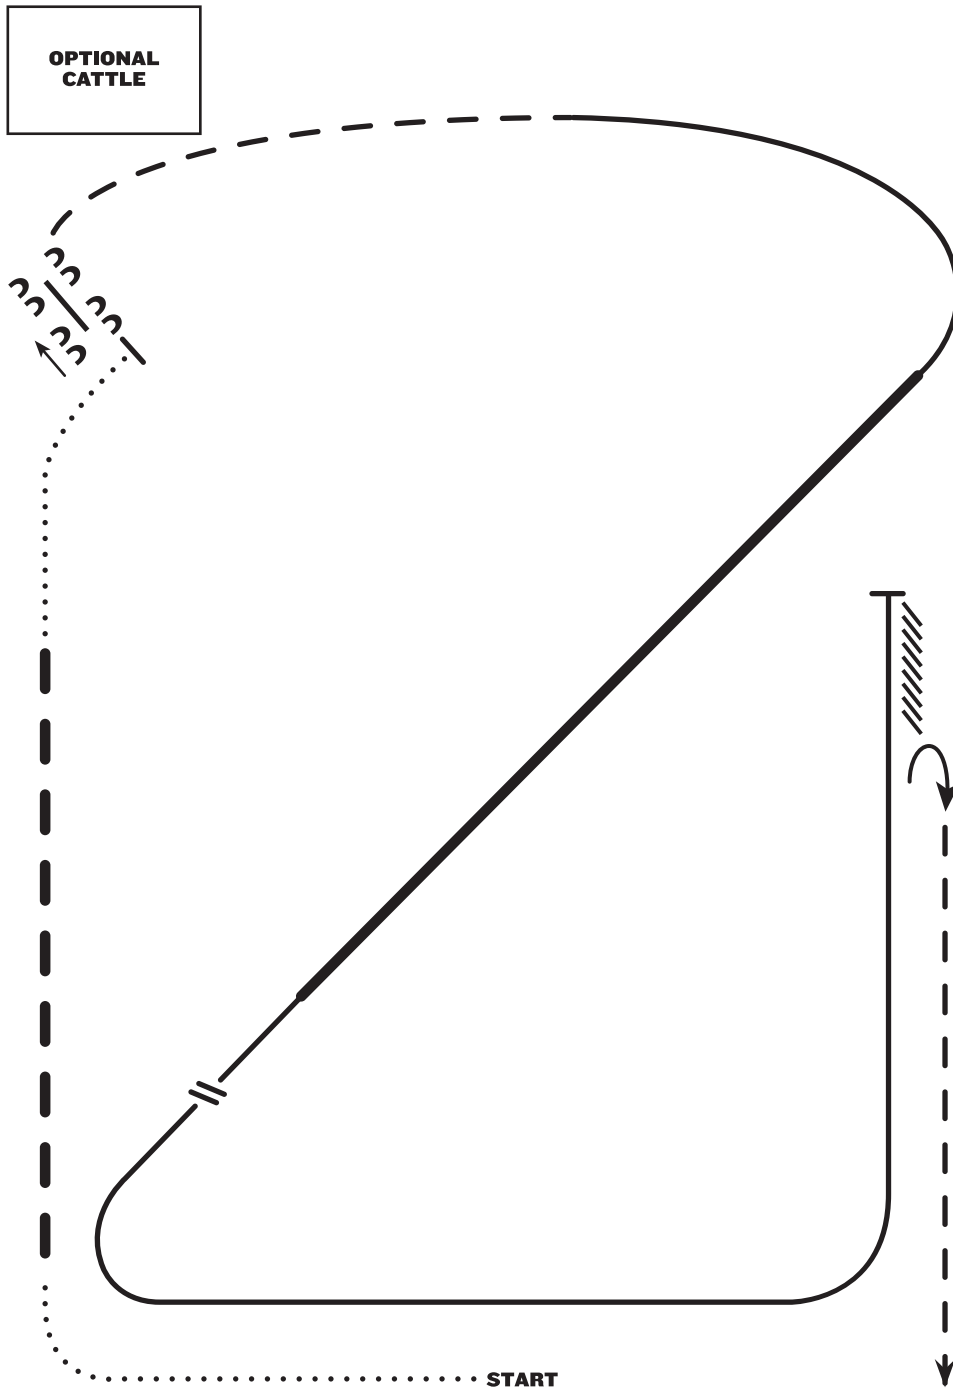

RANCH RIDING - PATTERN 10

LEGEND

.....	Walk
....	Extended Walk
- - -	Trot
- - -	Extended Trot
— — —	Lope
— — —	Extended Lope
////	Back
//	Lead Change

1. Walk
2. Extended trot
3. Walk
4. Stop, side pass left over log
5. Trot
6. Lope right lead
7. Extended lope right lead
8. Collect lope and change leads (simple or flying)
9. Lope left lead
10. Stop and back
11. 1/2 turn right
12. Trot

Note: The drawn description of this pattern is only intended for the general depiction of the pattern. Exhibitors should utilize the arena space to best exhibit their horses.