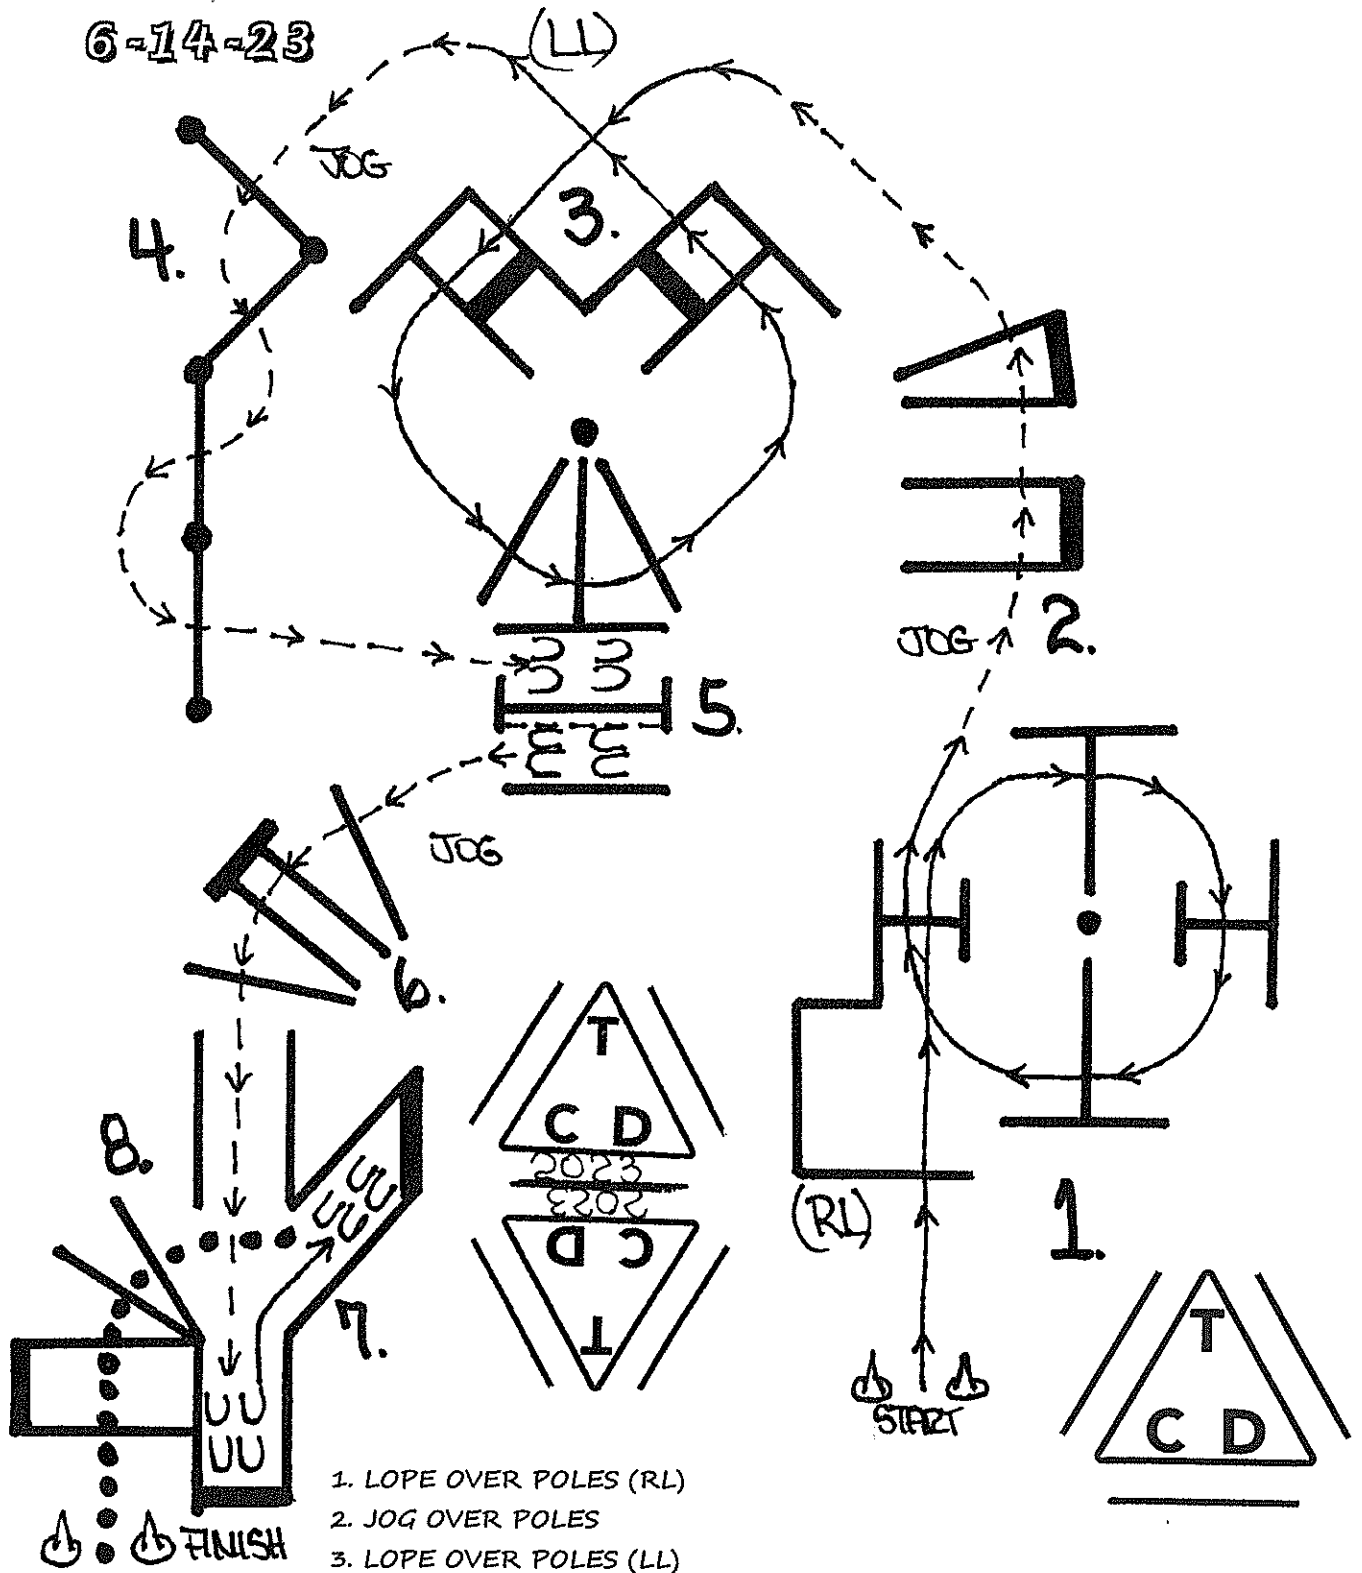

REGION 2 ARABIAN

PRE-SHOW

6-14-23

95-ARAB ENGLISH-ATR
96-HA/AA ENGLISH-ATR

1. LOPE OVER POLES (RL)
2. JOG OVER POLES
3. LOPE OVER POLES (LL)
4. JOG THRU SERPENTINE & OVER POLES TO GATE
5. GATE:(RH) RIDE THRU OVER POLE CLOSE
6. JOG OVER POLES & INTO CHUTE
7. BACK THRU POLES
8. WALK OUT OF CHUTE OVER POLES TO CONES & STOP