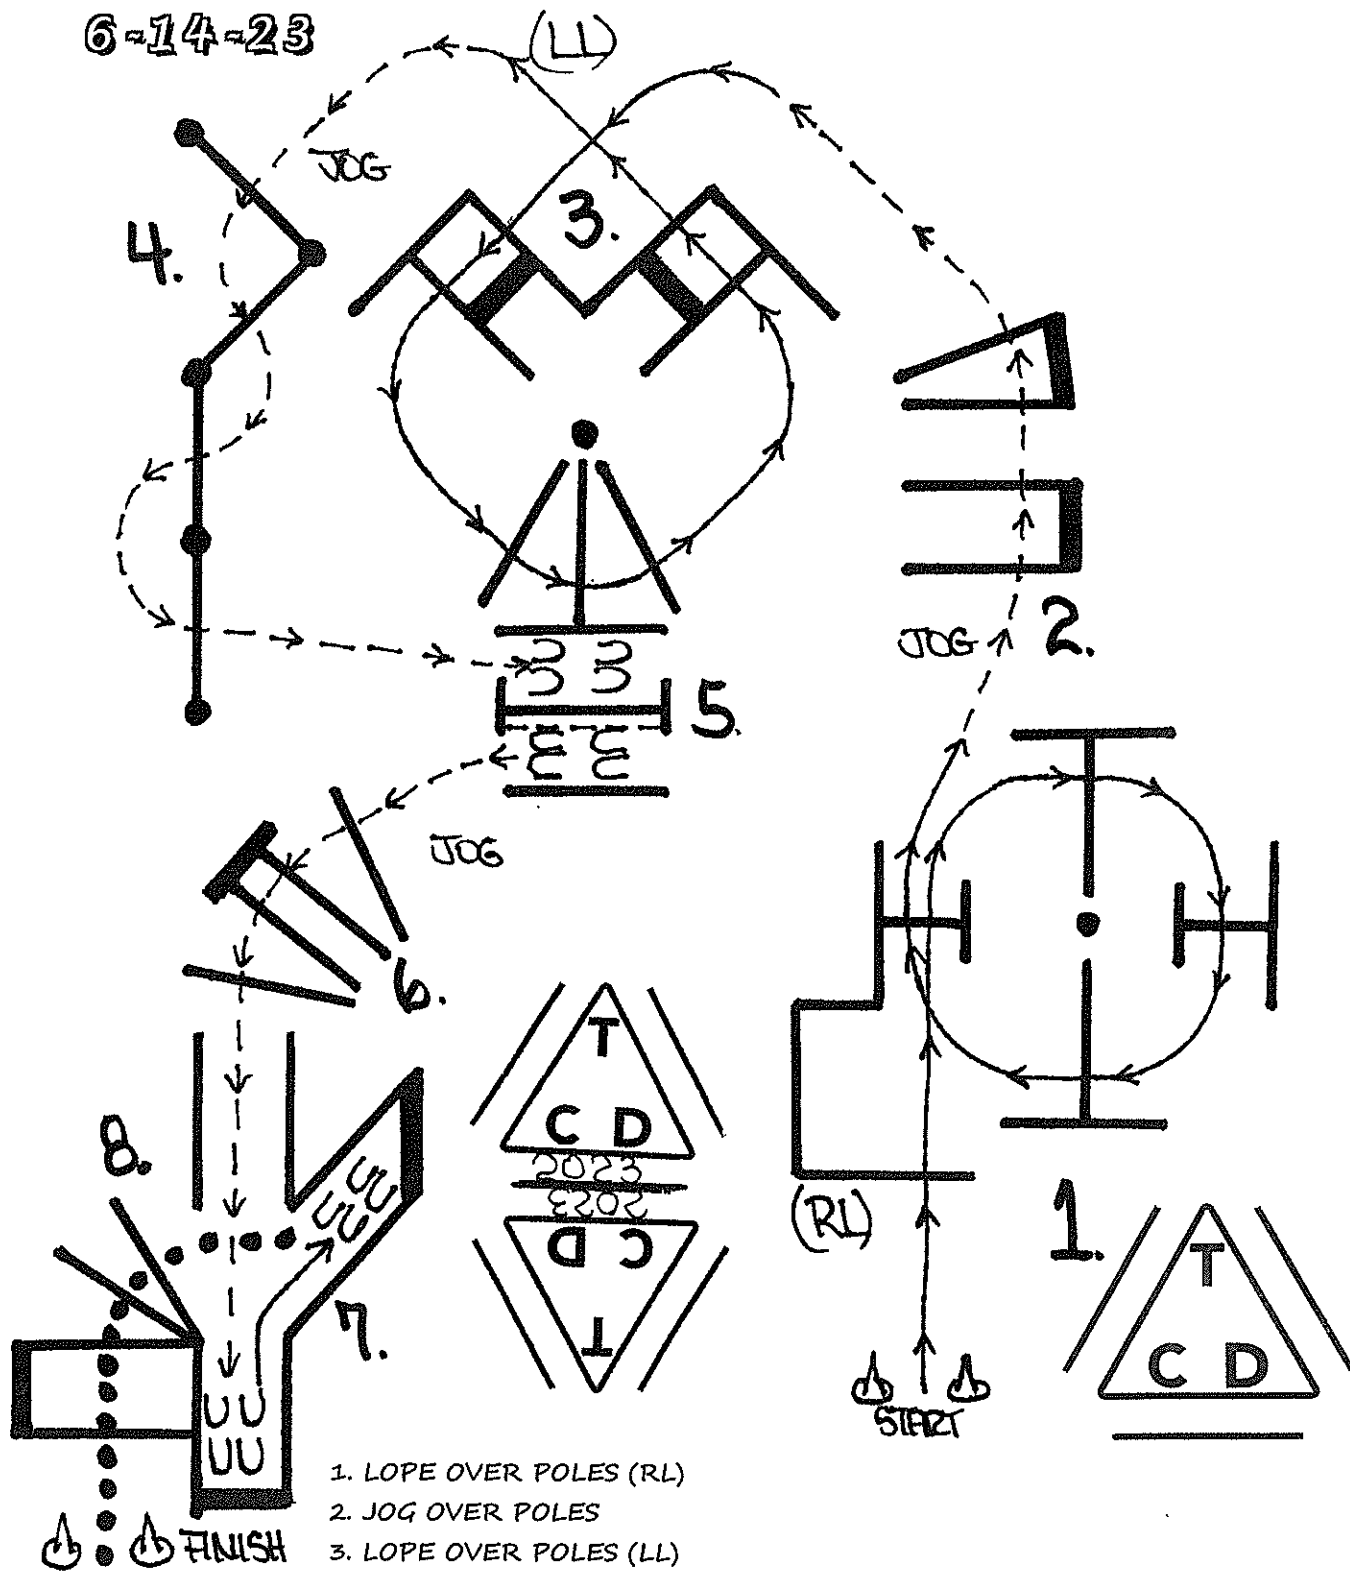

## PRE-SHOW

6-14-23

97-ARAB WESTERN OPEN

98-HA/AA WESTERN OPEN

1. LOPE OVER POLES (RL)
2. JOG OVER POLES
3. LOPE OVER POLES (LL)
4. JOG THRU SERPENTINE & OVER POLES TO GATE
5. GATE:(RH) RIDE THRU OVER POLE CLOSE
6. JOG OVER POLES & INTO CHUTE
7. BACK THRU POLES
8. WALK OUT OF CHUTE OVER POLES TO CONES & STOP