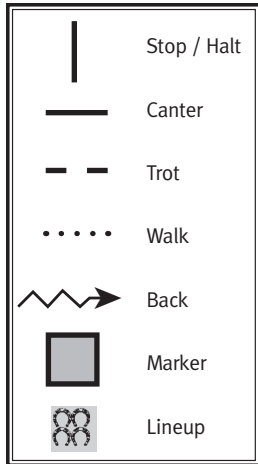

Saddle Seat

LEVEL 1 • PATTERN C • Tests 6,10

From the lineup, trot down the right hand straightaway showing two changes of diagonal. Begin on the right diagonal. Continue trotting to the center of the end. Halt.

Canter a circle on the left lead. Halt.

Trot from the center of the end down the opposite straightaway on the right diagonal. Return to the lineup without stopping, or continue to the exit at the trot.

This pattern may only be used for:

- 13 & Under
- 14 - 18
- 18 & Under
- 19 & Over

If used at a Regional or National Show, pattern may not be run from the lineup.