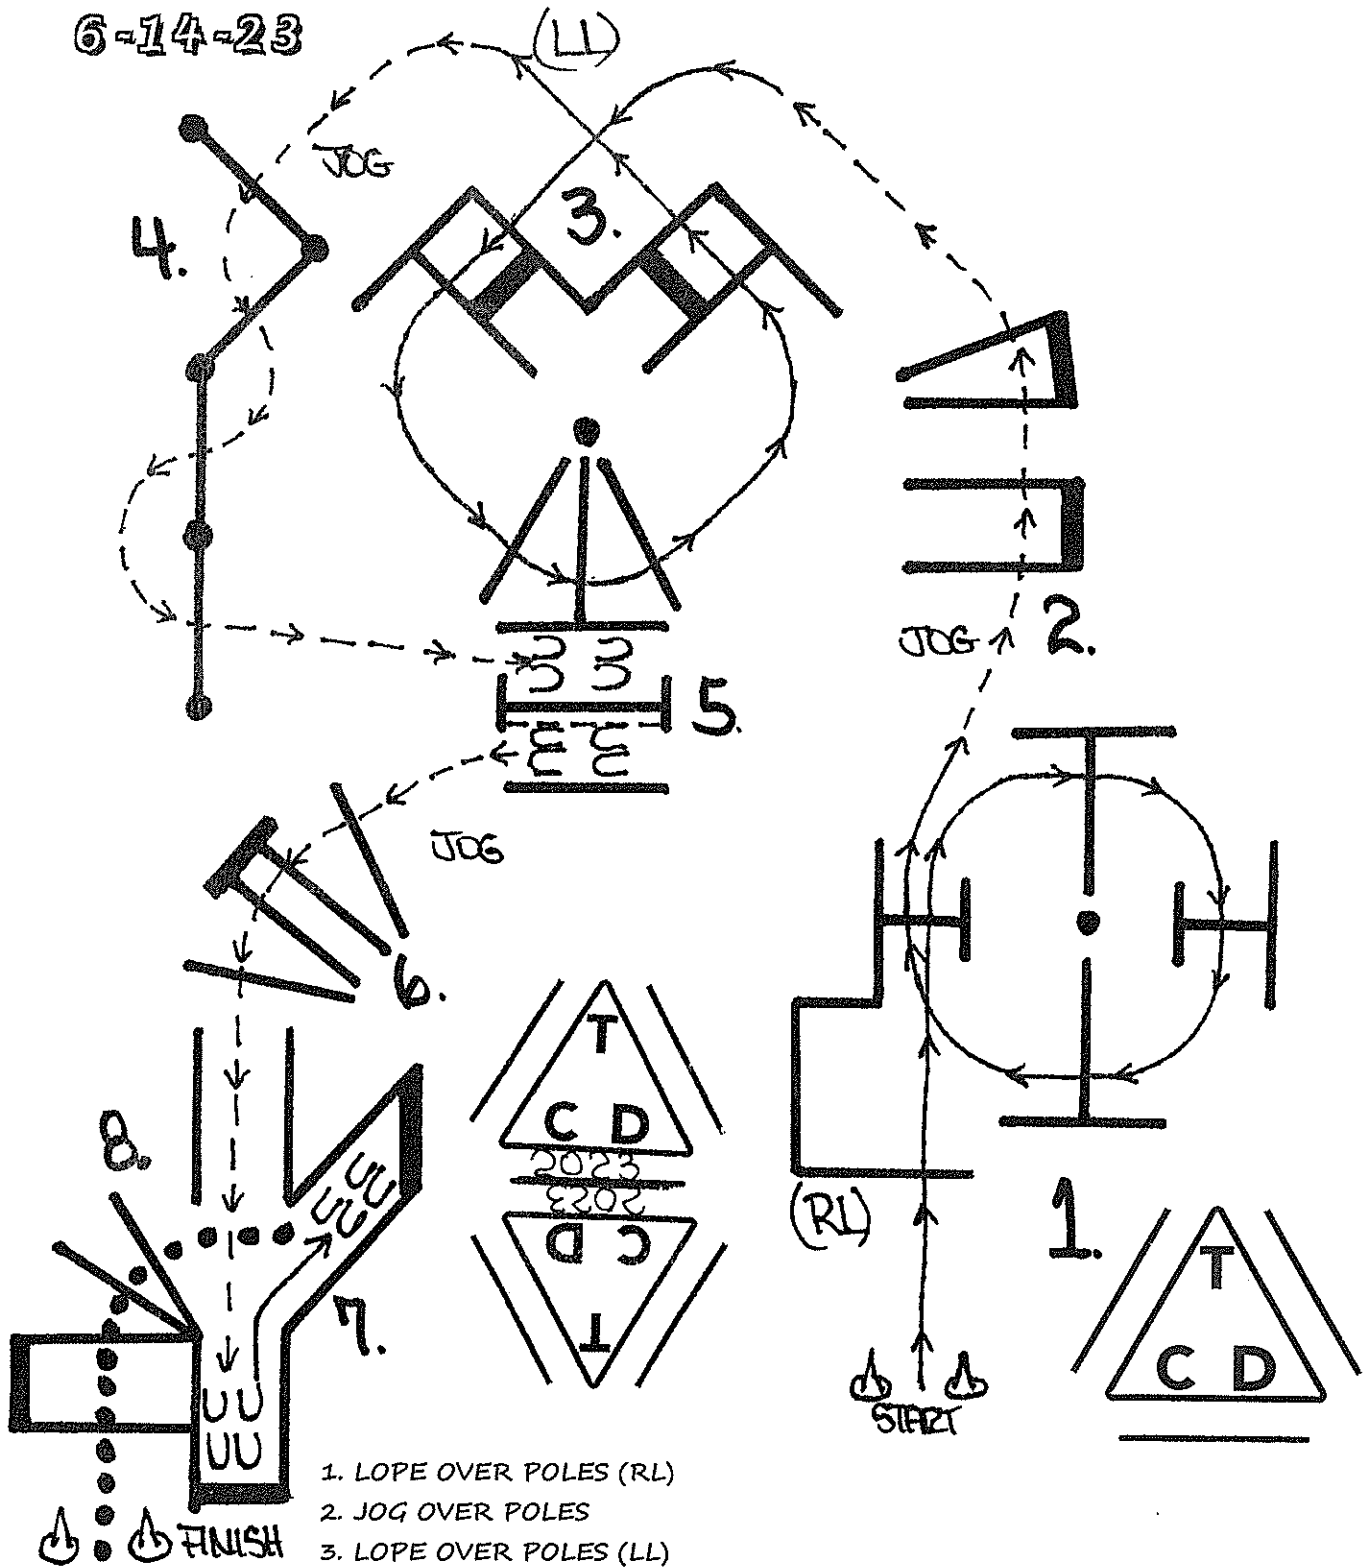

## PRE-SHOW

6-14-23

93-ARAB ENGLISH OPEN

94-HA/AA ENGLISH OPEN

1. LOPE OVER POLES (RL)
2. JOG OVER POLES
3. LOPE OVER POLES (LL)
4. JOG THRU SERPENTINE & OVER POLES TO GATE
5. GATE:(RH) RIDE THRU OVER POLE CLOSE
6. JOG OVER POLES & INTO CHUTE
7. BACK THRU POLES
8. WALK OUT OF CHUTE OVER POLES TO CONES & STOP